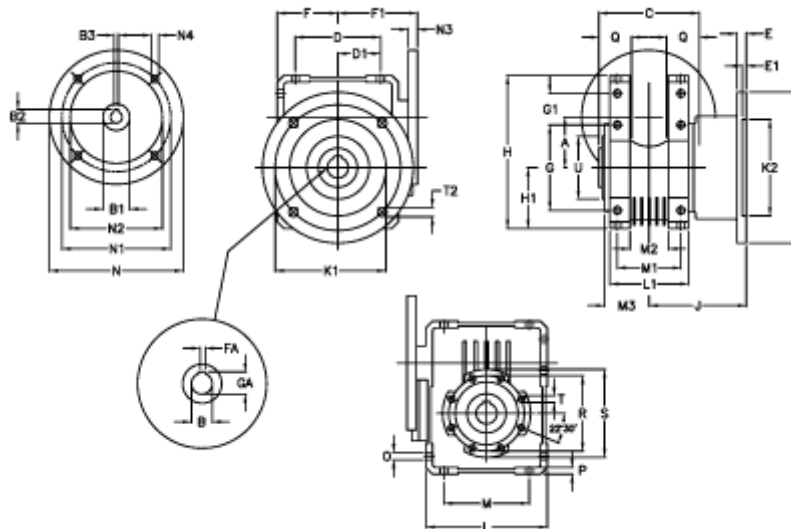

Article number: 392211002044136

Description: Worm Gear with Torque Limiter
W110 L2-UF-20-P100 B14

Measures

A = 110.10	E = 20	H = 308.0	M = 184	N4 = 13	U = 130
B = 42	E1 = 12	H1 = 125.0	M1 = 115	O = 14.0	
B1 E7 = 28	F = 125	J = 179.5	M2 = 69	P = 14	
B2 = 31.3	F1 = 151	K = 280	M3 = 73	Q = 45	
B3 H9 = 8	FA = 12	K1 = 230	N = 160	R = 165	
C = 155	G = 184	K2 = 170	N1 = 130	S = 200	
D = 174.0	G1 = 58.0	L = 250	N2 = 110	T = M12x19	
D1 = 82.0	GA = 45.3	L1 = 143	N3 = 13.0	T2 = 13.0	